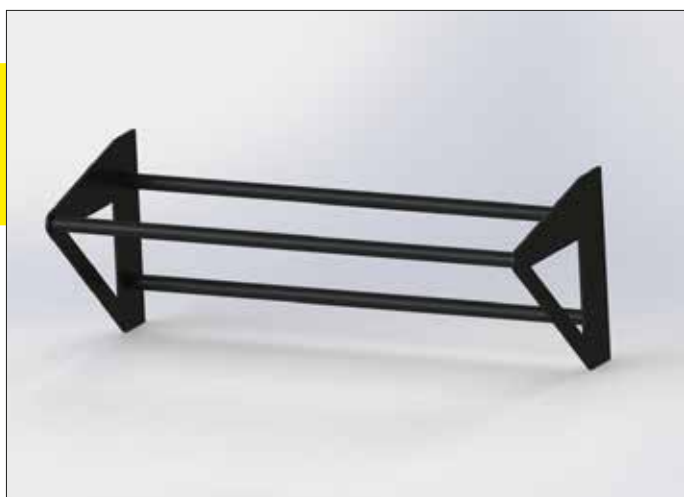

XFCG-5.18 1800 mm

SINGLE ELEMENTS

FROM 86 €

SEGMENT DOUBLE BAR

XFCG-5.2 1000 mm
XFCG-5.21 1100 mm
XFCG-5.22 1200 mm
XFCG-5.24 1400 mm
XFCG-5.26 1600mm
XFCG-5.28 1800 mm

FROM 214 €

MUSCLE-UP BAR

XFCG-5.31 1100 mm
XFCG-5.34 1400 mm
XFCG-5.36 1600 mm
XFCG-5.38 1800 mm