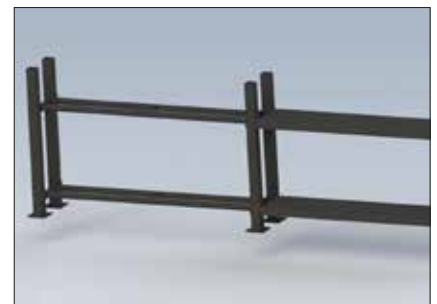

XFCG-7.9
STORAGE PLACE DOUBLE 2 FLOORS

720 €