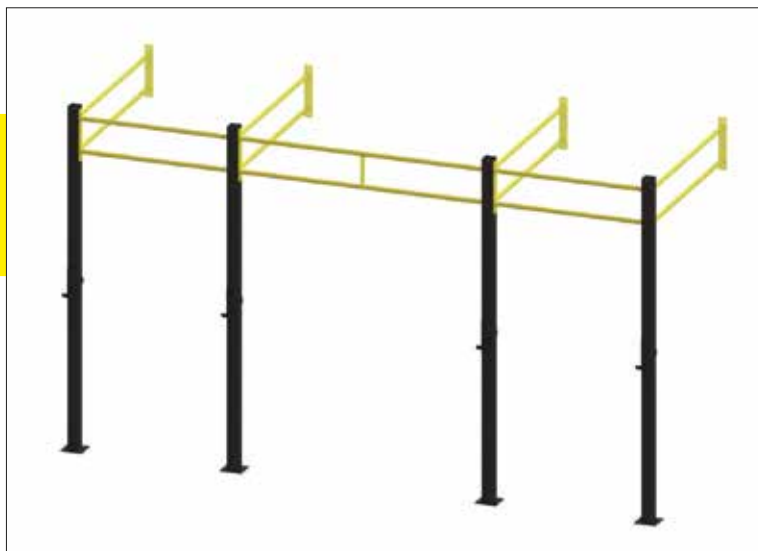

XFCG.PL

CROSSFIT

RIGS

PRODUCER.

WALL MOUNTED RIGS

781 €

XFCG-1.10

WALL MOUNTED RIG 2.5 x 1.26 x 1.18

Elements:

2 x XFCG-5.1
3 x XFCG-5.21

Accessories:

2 x XFCG-6.1

1198 €

XFCG-1.11

WALL MOUNTED RIG 2.5 x 3.24 x 1.18

Elements:

3 x XFCG-5.1
4 x XFCG-5.21
1 x XFCG-5.28

Accessories:

2 x XFCG-6.1

WALL MOUNTED RIGS

1 681 €

XFCG-1.21

WALL MOUNTED RIG 2.5 x 4.32 x 1.18

Elements: