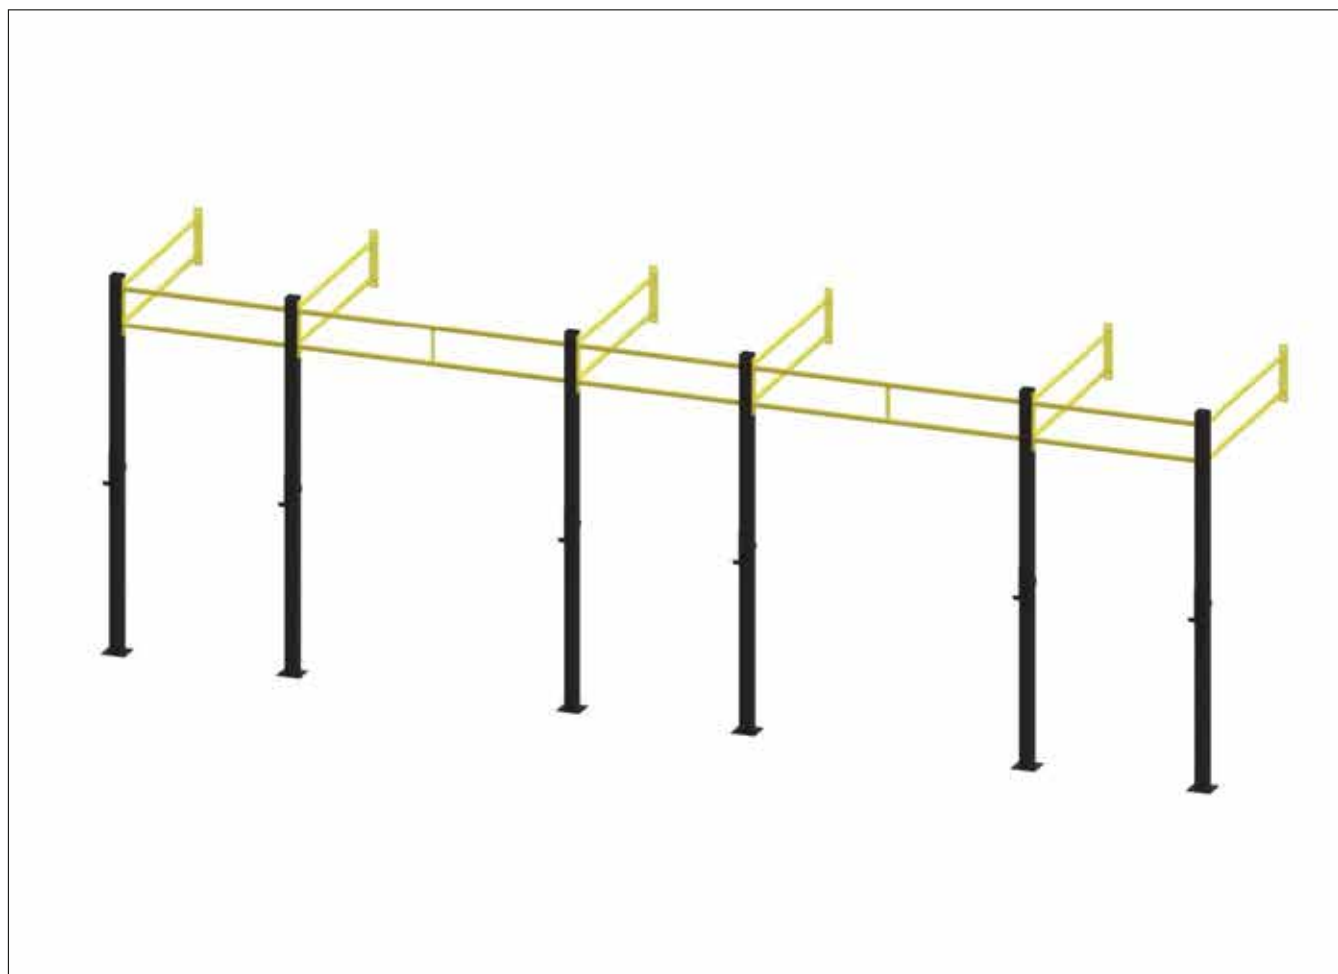

WALL MOUNTED RIGS

2 581 €

XFCG-1.32

WALL MOUNTED RIG 2.5 x 7.38 x 1.18

Elements:

6 x XFCG-5.1
9 x XFCG-5.21
2 x XFCG-5.28

Accessories:

6 x XFCG-6.1