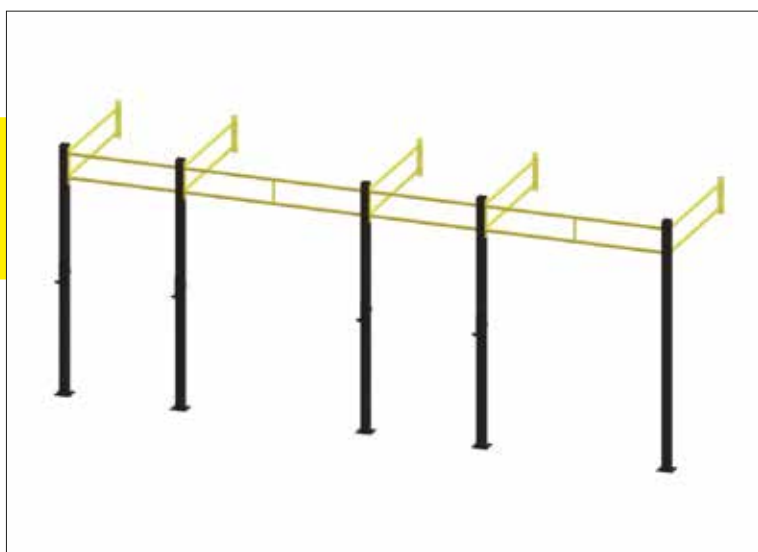

2 098 €

XFCG-1.22

WALL MOUNTED RIG 2.5 x 6.3 x 1.18

Elements:

5 x XFCG-5.1
7 x XFCG-5.21
2 x XFCG-5.28

Accessories:

4 x XFCG-6.1