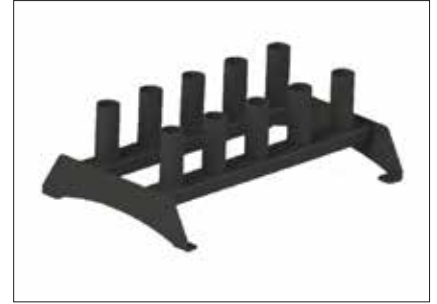

XFCG-7.3
10 BARS HOLDER

360 €